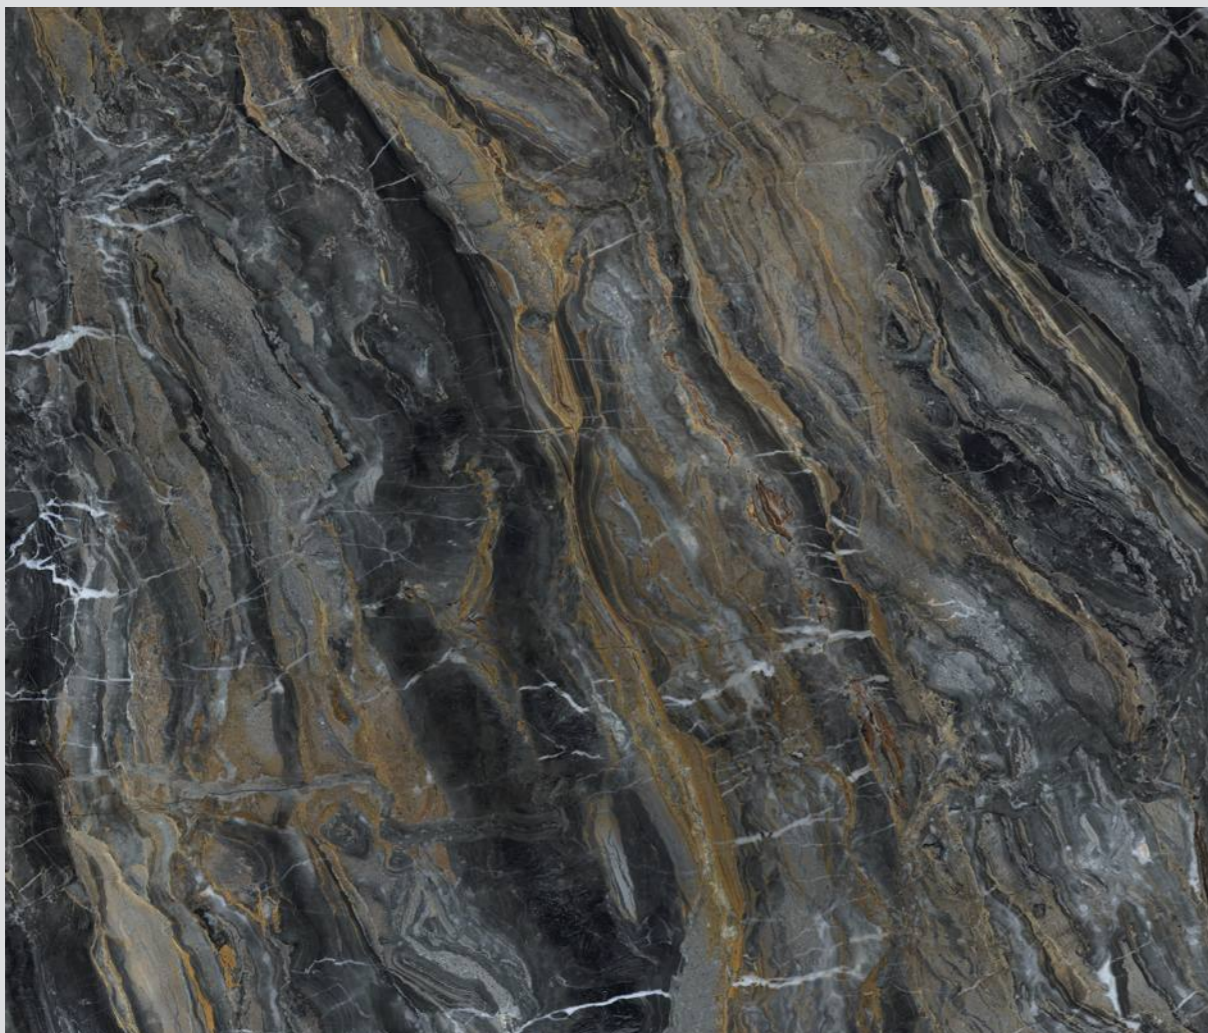

EN

The dark tones, combined with different shades of gray, brown and ocher give Orobico Dark a lively and sinuous appearance. Its dramatic veined structure takes us to the most whimsical and extravagant side of nature and its polished finish provides an extraordinary shine that attracts the attention in any environment.

ES

Las tonalidades oscuras, combinadas con diferentes matices de gris, marrón y ocre proporcionan a Orobico Dark un aspecto vivo y sinuoso. Su dramática estructura vetada nos traslada al lado más caprichoso y extravagante de la naturaleza y su acabado pulido proporciona un brillo extraordinario que atrae la atención en cualquier entorno.

FR

Les teintes foncées, combinées à différentes nuances de gris, marron et ocre, donnent à Orobico Dark un aspect vif et sinueux. Sa structure spectaculaire veinée nous déplace vers le côté le plus capricieux et extravagant de la nature et sa finition polie fournit une brillance extraordinaire qui attire l'attention de n'importe quel environnement.