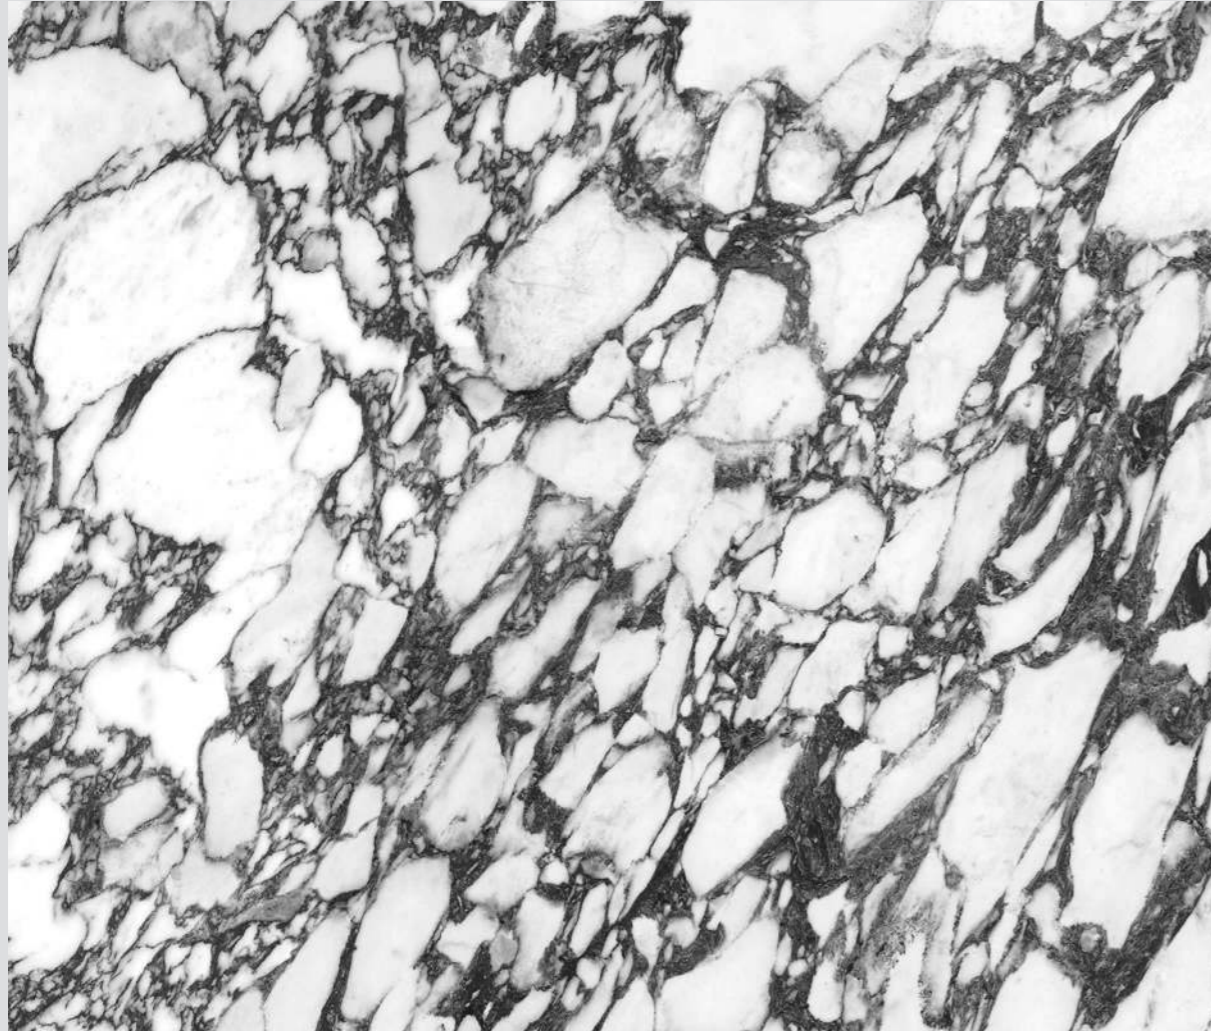

Paonazzo Biondo
PAGE 22

*Viola
Blue*

EN

The harmony created by the elegant cream-white clasts emerging from an intense blue-gray canvas give Viola Blue an extraordinary graphic richness. A pleasant and balanced design that achieves a vibrant finish in the brushstrokes of any stylish interior design.