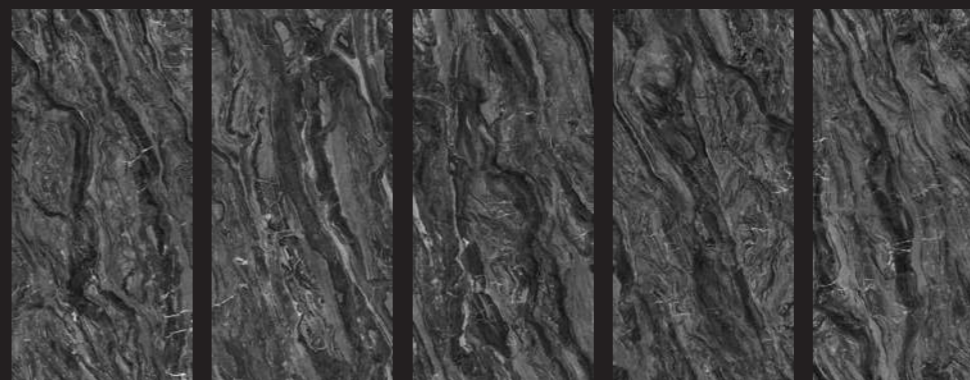

Pattern Versatility 120x250 cm *Versatilidad de gráficas / Versatilité graphique*

Finishes & features

Acabados & características / Finitions & caractéristiques

- Polished
- Rectified 6 mm
- Colorstuk Antracita
- Infinite Continuous Design
- Color Variation V3

Format	Thickness	Finish	SAP	GV
150x300 cm · 59" x 118^{1/8}"	6 mm · 1/4"	Polished	100288317	G1018